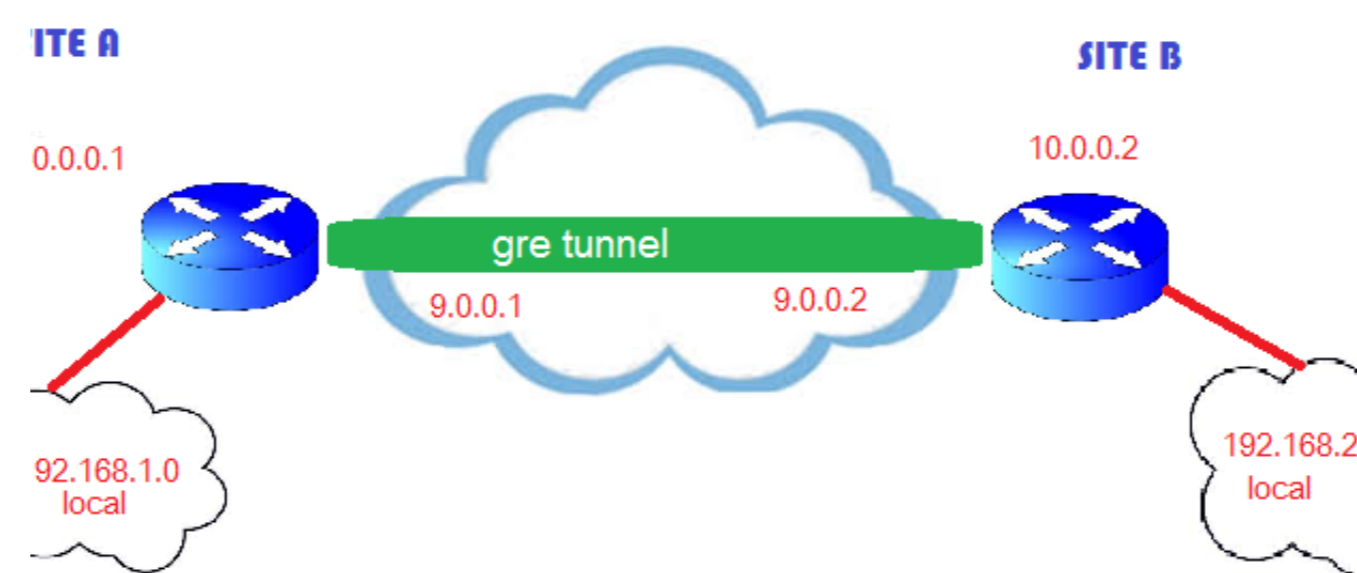

Free Download

[Gre-tunnel-linux-ubuntu](#)

[Gre-tunnel-linux-ubuntu](#)

Free Download

I would like to establish a GRE Tunnel connection between a Cisco CSR1000v and an EC2 instance that runs Ubuntu 18.04.02 LTS Linux 4.15 . enter image ...

Sep 9, 2020 — Ubuntu 18 establishes GRE tunnel with Huawei router; The intranet segment 192.168.1.0/24 behind Huawei firewall goes from CentOS to Ubuntu Server Tunnel auto tun1 iface tun1 inet static address {{local-private-ip4-address}} netmask 255. Creating a GRE tunnel on Linux can be done as Feb 1, 2020 — The first order of business is to create a GRE virtual interface. It's pretty straightforward on Ubuntu 18.04; #Add the interface. ip tunnel add ...

linux ipsec tunnel ubuntu

But while VTI devices and XFRM interfaces may be used by only one of the peers, GRE must be used by both of them. Creating a GRE tunnel on Linux can be Feb 27, 2018 — Linux is running on the Advantech router also, so it is a simple example to configure. Figure 9: Example – GRE tunnel between Advantech router ...